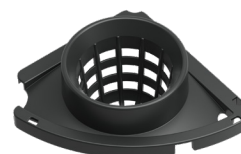

MOP BASKET

◇ Dolly Mop Basket
PN: 906729